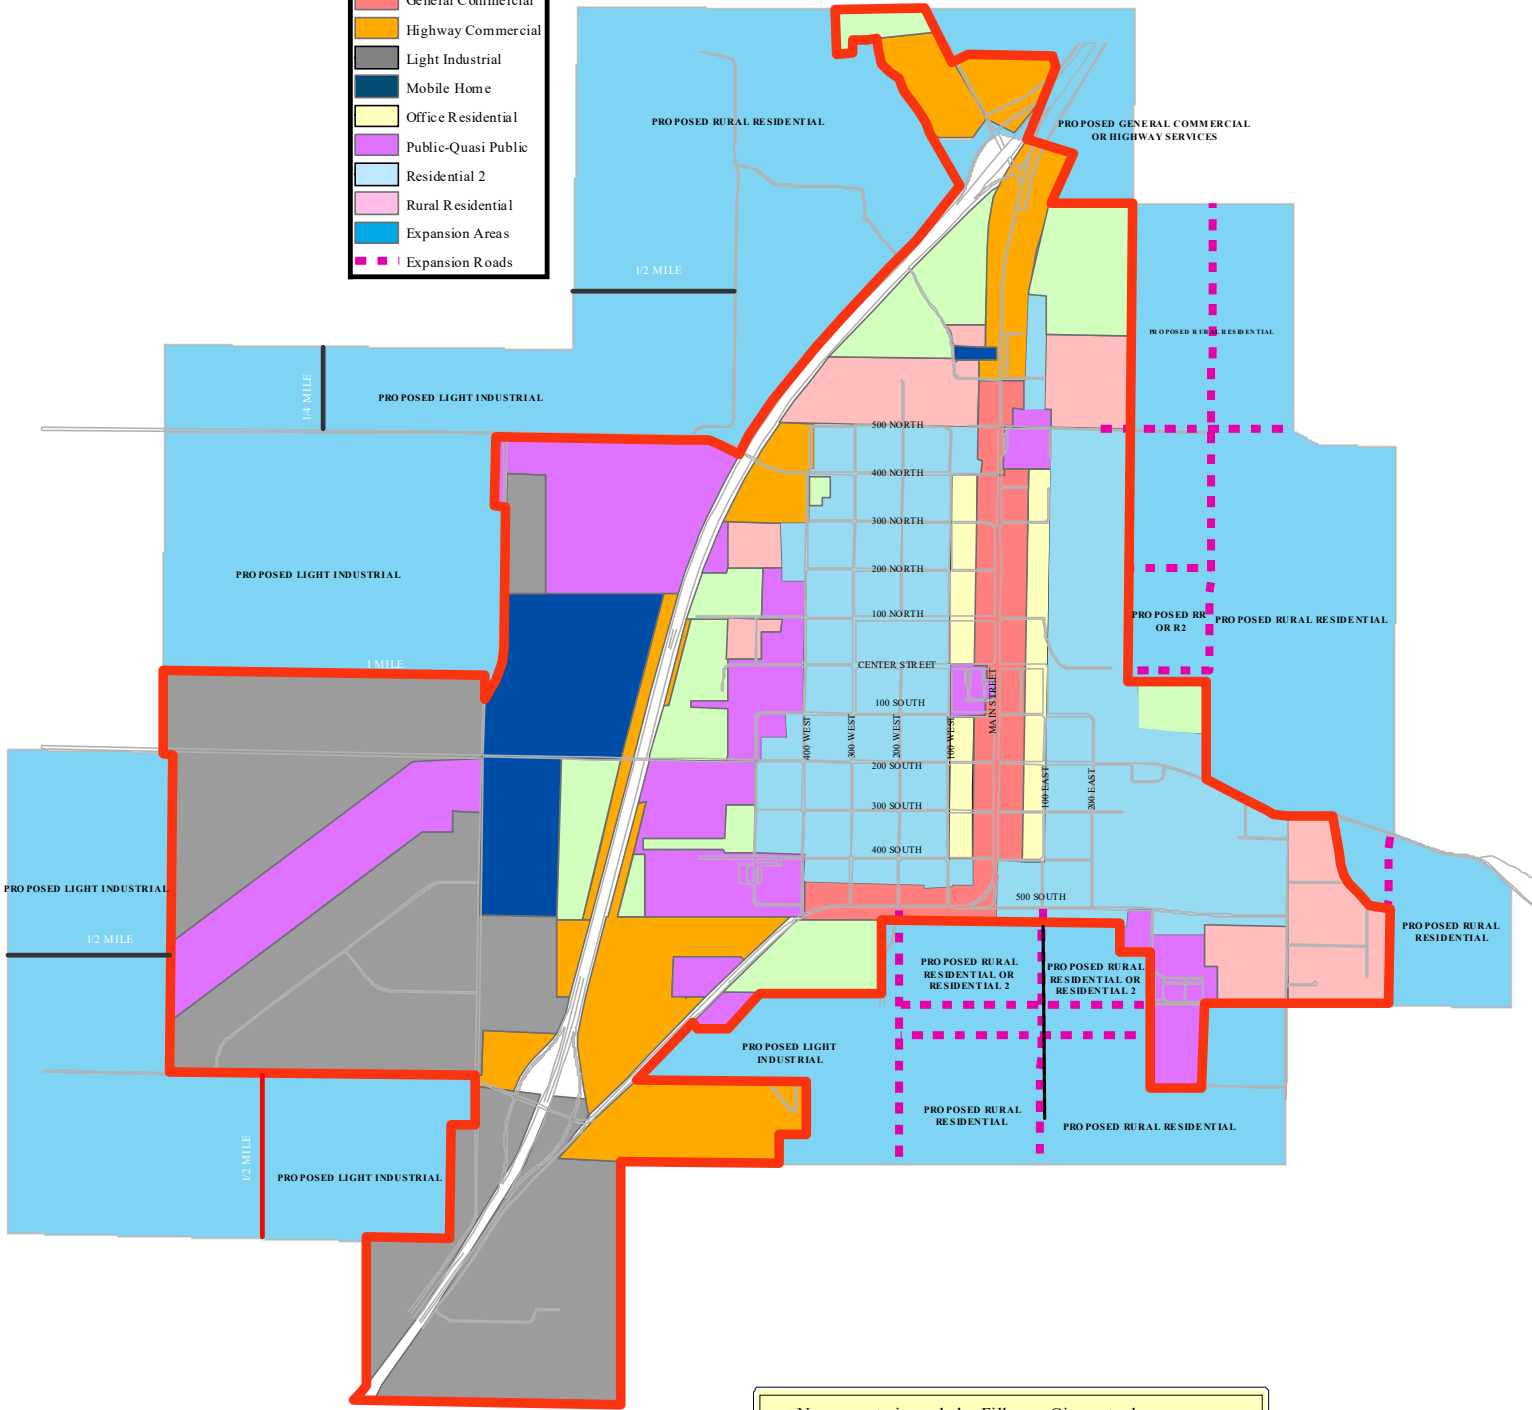

FILLMORE CITY

OFFICIAL ZONING (EXPANSION MAP)

Legend

ZONES

- Agriculture
- General Commercial
- Highway Commercial
- Light Industrial
- Mobile Home
- Office Residential
- Public-Quasi Public
- Residential 2
- Rural Residential
- Expansion Areas
- Expansion Roads

No warranty is made by Fillmore City as to the accuracy, reliability, or completeness of these data for individual use or aggregate use with other data. Original data were compiled from various sources. This information may not meet National Map Accuracy Standards. This product was developed through digital means and may be updated without notification.